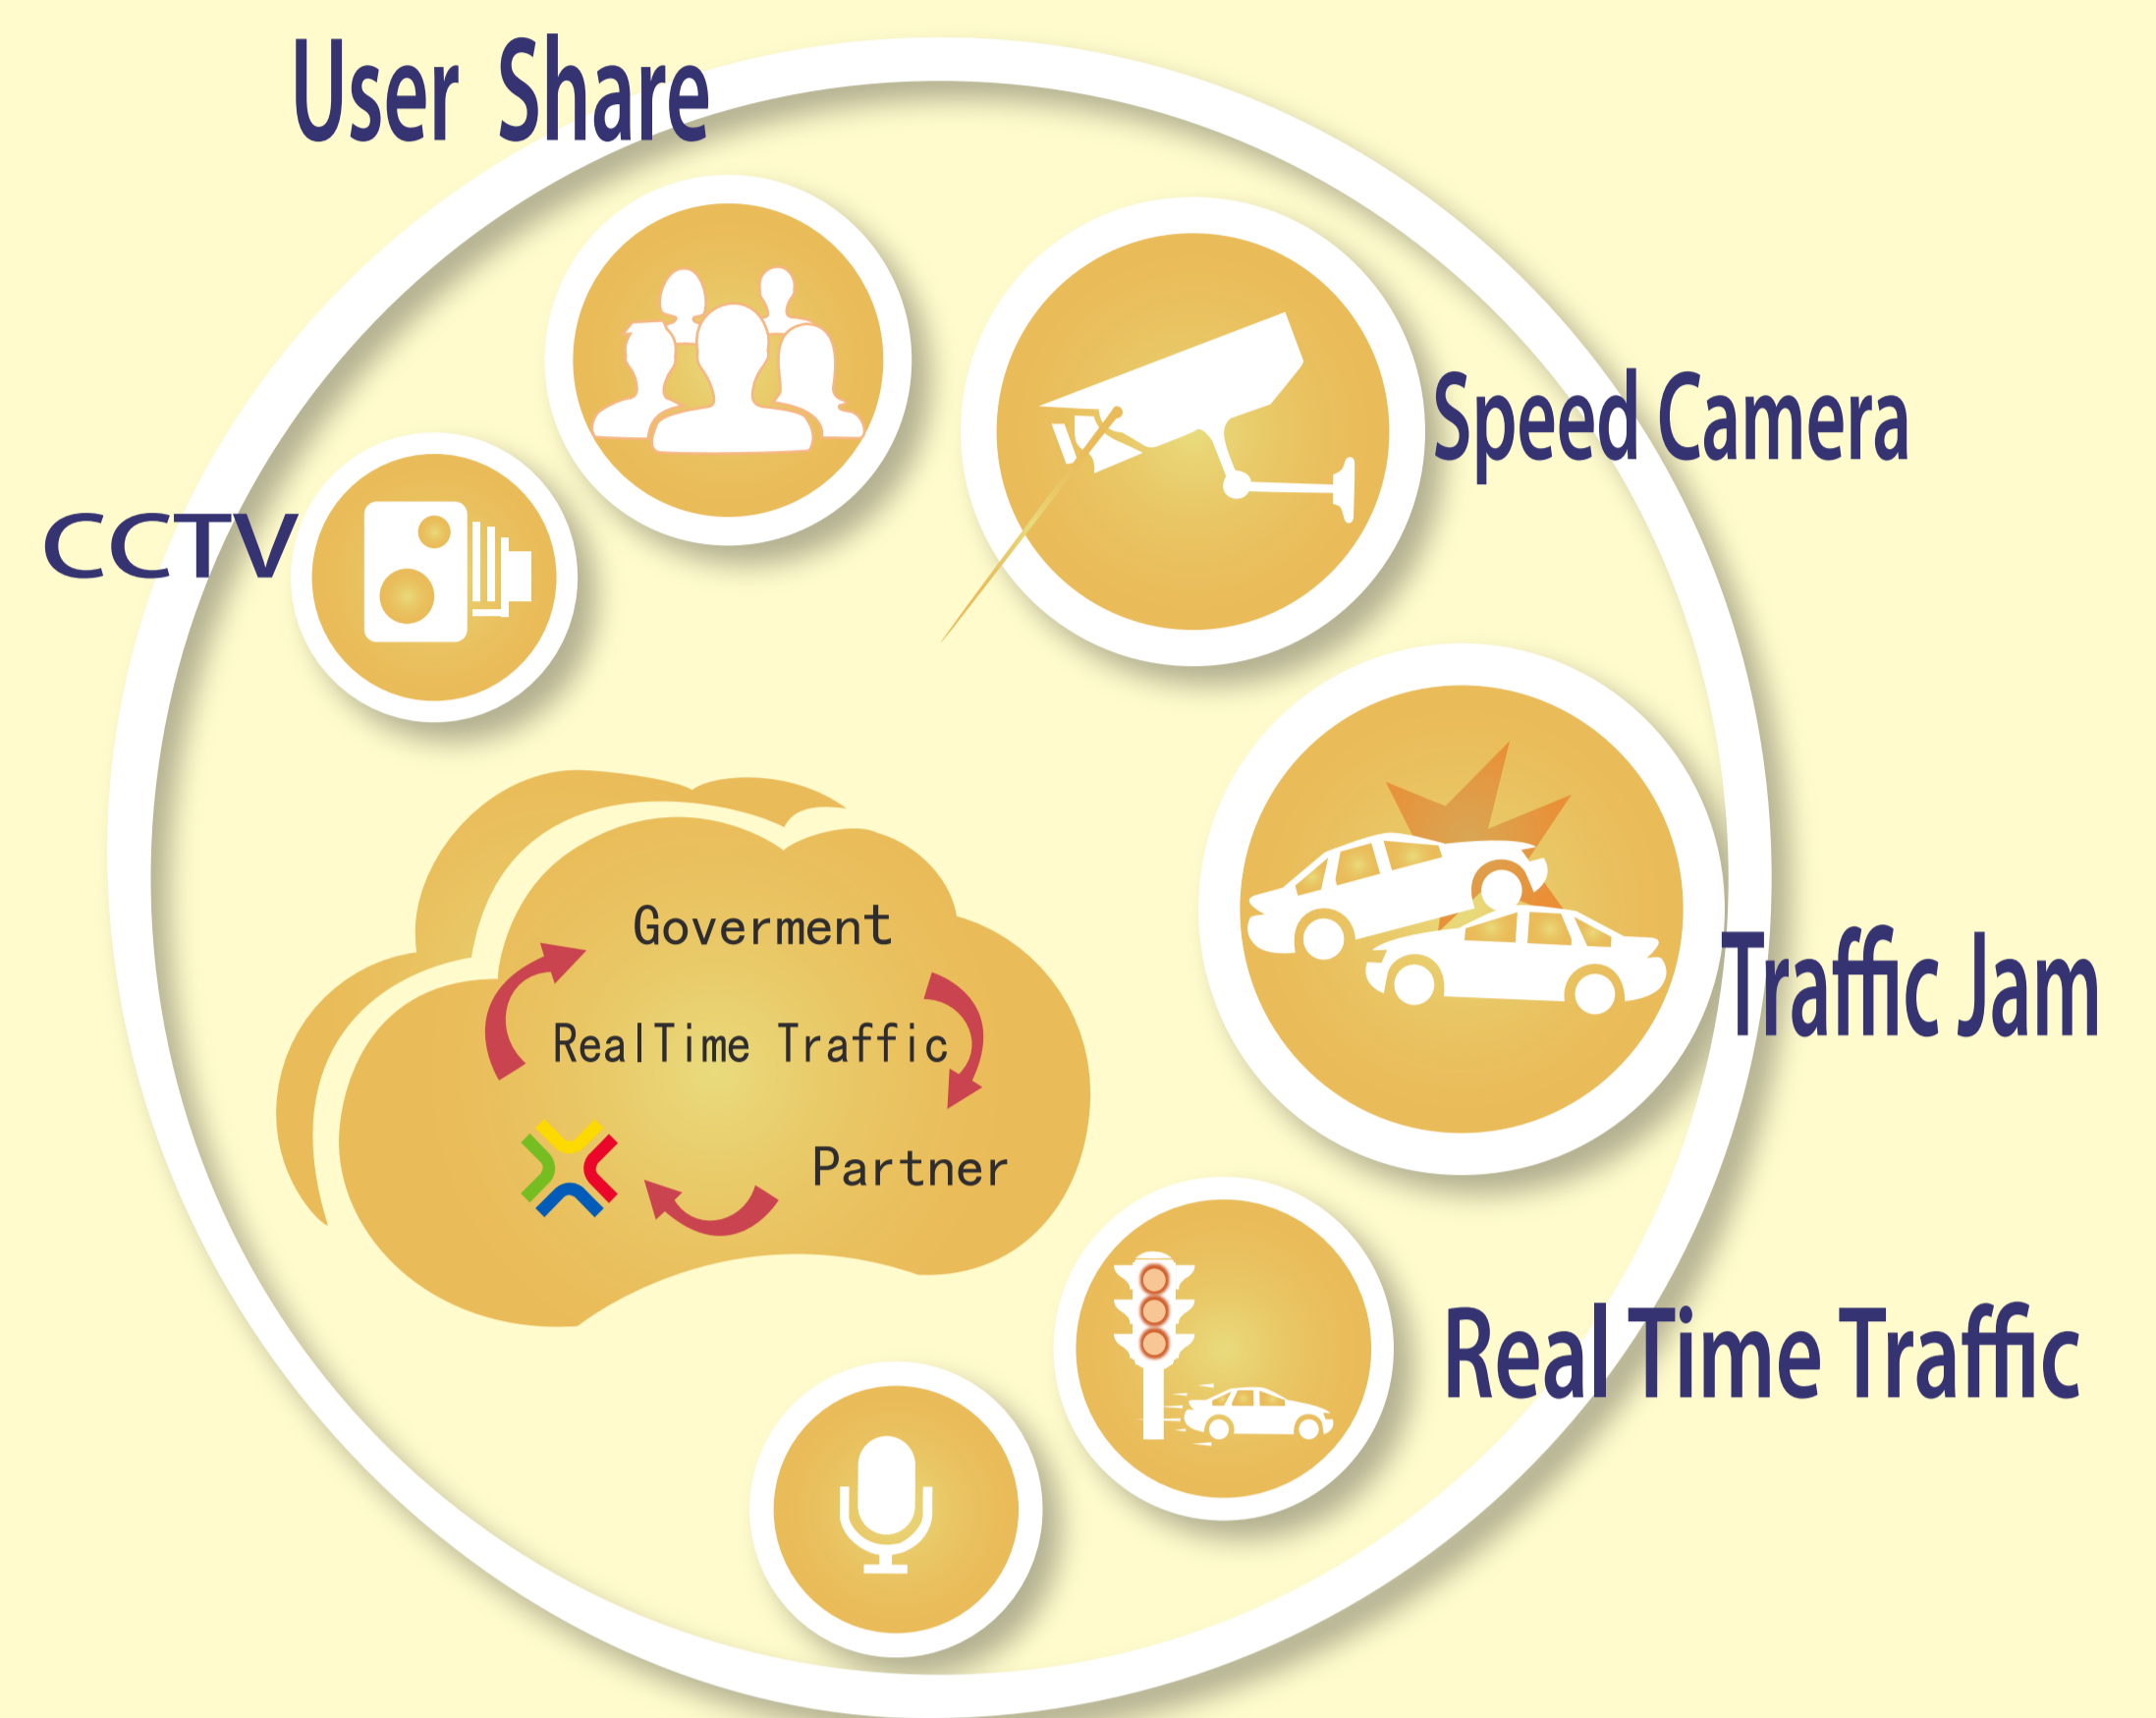

Fleet Management and Tracking System

SAVE UP TO 35% COST

ITIS Intelligent Traffic/Artificial Intelligence

MapKing Services and Solutions:

- Job Order & Management for Taxi ,Bus, Truck
- GPS Tracking for Vehicle, Machine & Staff
- Smart City Solutions,Intelligent Mall & Hotel
- Web Map & Intelligent Traffic information system
- Data , Software &Technology for Geo Services
- Related Venture Capital And Funding