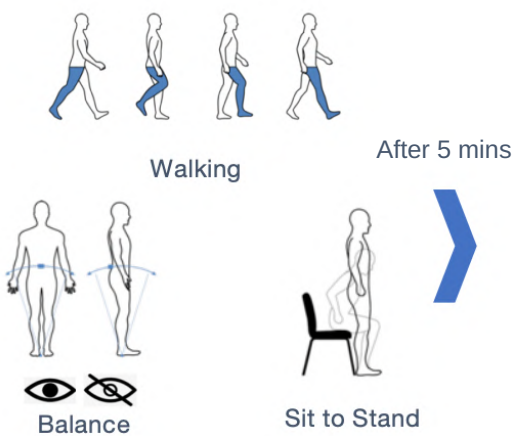

Aspire Tests

Risk Factors

Fall Risk Reports

Tests